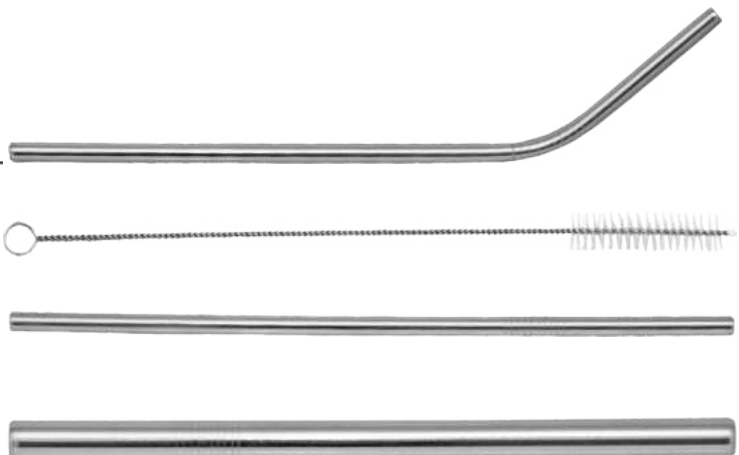

FS 129 Cutlery Set

Color : L.Blue / Black / Orange / Red / R.Blue

Printing Methods:

Pattern

FS 1260 Cutlery Set

Color : Blue / Purple / Orange / Green

Printing Methods

FS 130 Cutlery Set

Colour : Beige / Blue / Pink / Green

Printing Methods

BOX 60 Casing

Material : Organic Wheat Fiber
Size : 3cm(H) x 24.5cm(L) x 5.5(W)
Colour : Beige / Blue / Pink / Green

Printing Methods

SP 70 Spoon

Material : Stainless Steel
Colour : Silver
Printing Methods

FK 80 Fork

Material : Stainless Steel
Colour : Silver
Printing Methods

CP 90 Chopsticks

Material : Stainless Steel
Colour : Silver

KF 91 Knife

Material : Stainless Steel
Printing Methods

CAN 50 Canvas Drawstring Pouch

Size : 24cm(H) x 6.5cm(L)
Colour: Natural

Printing Methods

Printing Methods

Straw 30

Brush 10

Printing Methods

Straw 20

Printing Methods

Straw 40