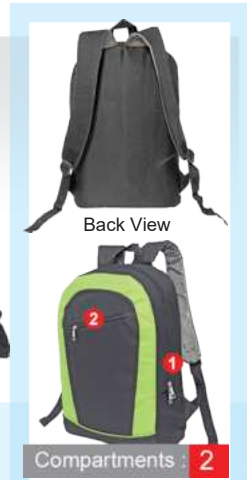

BP 4715
Back Pack

Material : Nylon 600 D
Size : 46cm(H) x 31cm(L) x 13cm(W)
Colour : Green / Blue / Red / Orange

Printing Methods :

Compartments : **2**

BP 7272
Back Pack

Material : Nylon 600 D
Size : 43cm(H) x 31cm(L) x 14cm(W)
Colour : Red / Yellow / Blue

Printing Methods :

Compartments : **1**

BP 4320 WSL
Back Pack

Material : Nylon 600D
Size : 41cm(H) x 29cm(L) x 12cm(W)
Colour : N.Blue / Turquoise / Red

Printing Methods :

Compartments : **2**

BPZ 8199 WSL **Back Pack**

Material : Nylon 600 D
Size : 48cm(H) x 30cm(L) x 13cm(W)
Colour : Army

Printing Methods :