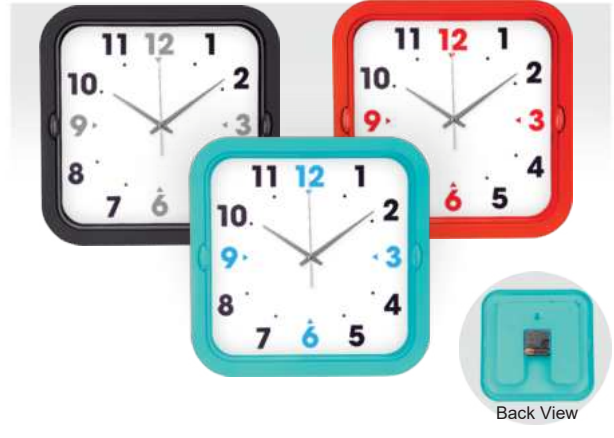

*** NOT included battery

CLK 3019 Square Wall Clock

Size : 26cm(H) x 26cm(L)
Colour : Black / Red / Turquoise

Printing Methods