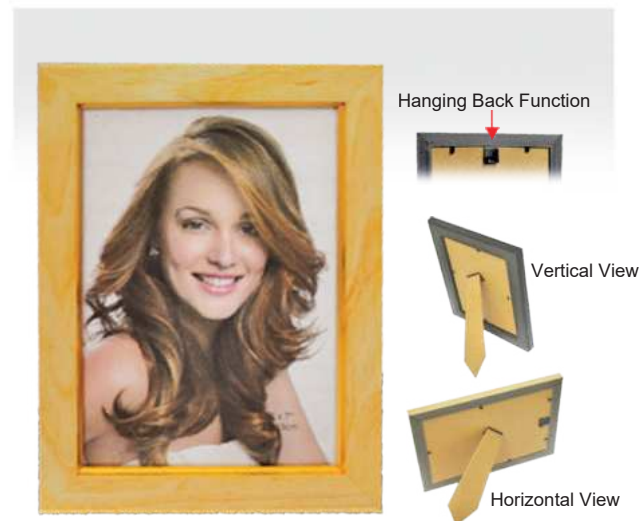

PF 210 Photo Frame *W.S.L*

Size : 4" x 6" (4R)

Printing Methods :