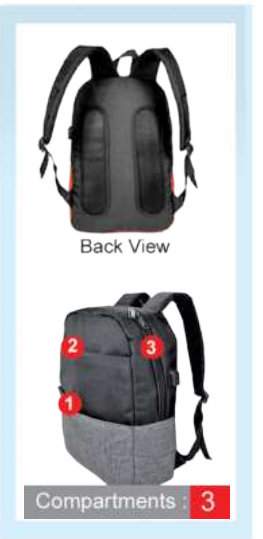

LT 3549 W.S.L.
Laptop Back Pack (Fully Padded Bag)

Material: Imported Nylon + 2 Tone Nylon
Size : 46cm(H) x 32cm(L) x 12cm(W)
Colour : Grey / Red / Orange

Printing Methods :