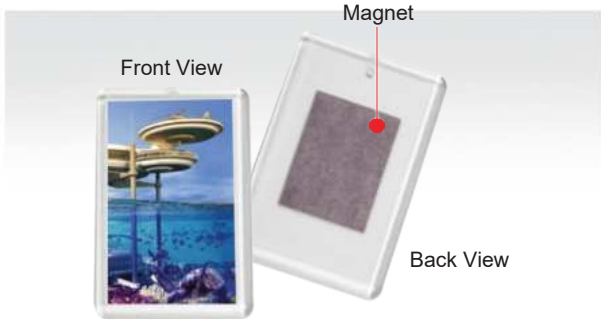

Color : White / Green / Black / Blue / Red / Orange

Printing Methods

FM 66 Acrylic Fridge Magnet

Size : 6.5cm(H) x 6.5cm(L)

Printing Methods

FM 57 Acrylic Fridge Magnet

Size : 7.5cm(H) x 5cm(L)

Printing Methods