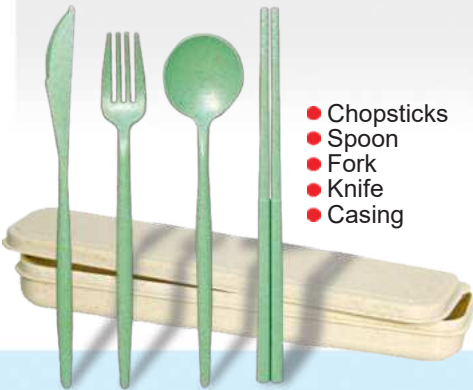

- Chopsticks
- Spoon
- Fork
- Knife
- Casing