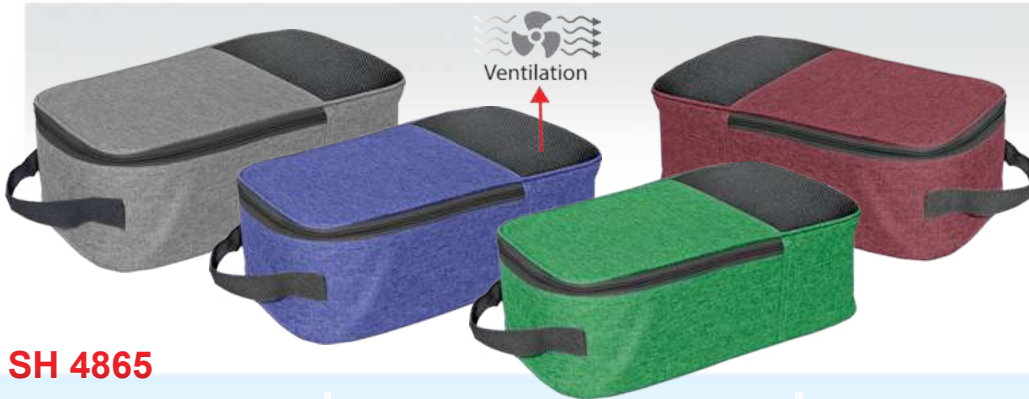

Ventilation