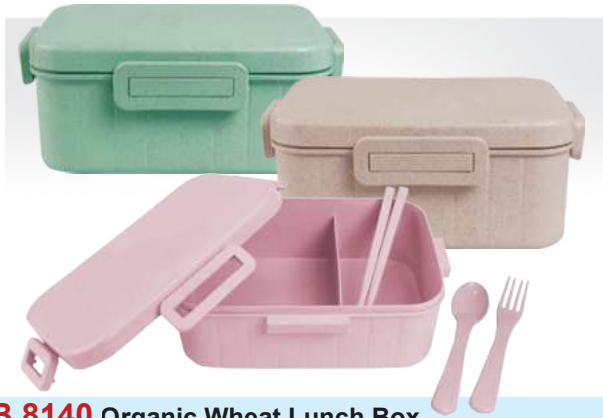

LB 8140 Organic Wheat Lunch Box

Size : 7.5cm(H) x 19cm(L) x 13cm(W)
Colour : Beige / Green / Pink

Printing Methods :