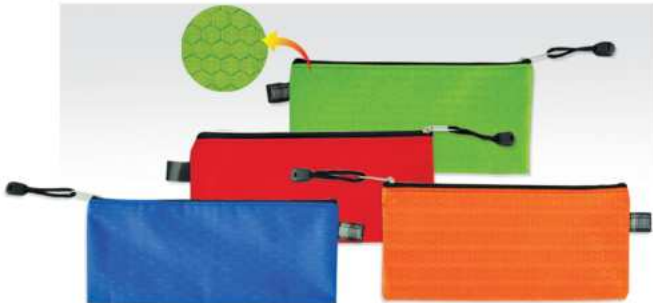

CPC 670 PP Pencil Case

Size : 23.5cm(L) x 10cm(W)
Colour : Blue / Orange / Red / Green

Printing Methods : SILKSCREEN FULL COLOUR