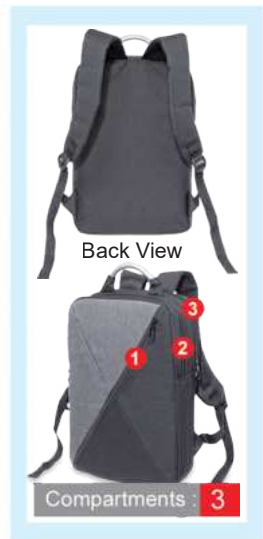

LT 3355 Laptop Back Pack (Fully Padded Bag)

Material : 2 Tone Imported Nylon
Size : 44cm(H) x 28cm(L) x 12cm(W)
Colour : Maroon / Grey / Blue

Printing Methods :

Compartments : 3