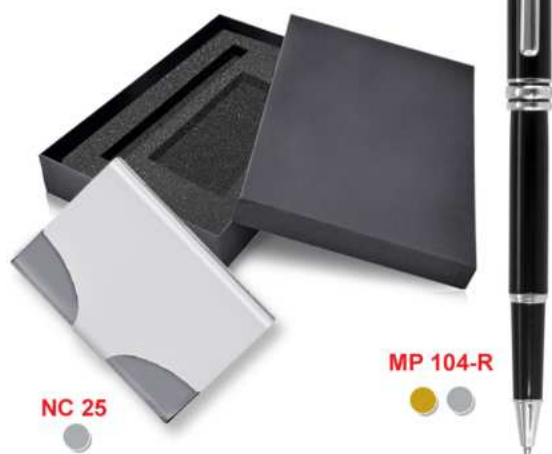

Gift Set - Box B

* Mix & Match - Choose from any of our available products

B 2301

- Box B
- Name Card Holder
- Metal Pen

B 2306

- Box B
- Name Card Holder
- Metal Pen

B 2307

- Box B
- Name Card Holder
- Metal Pen