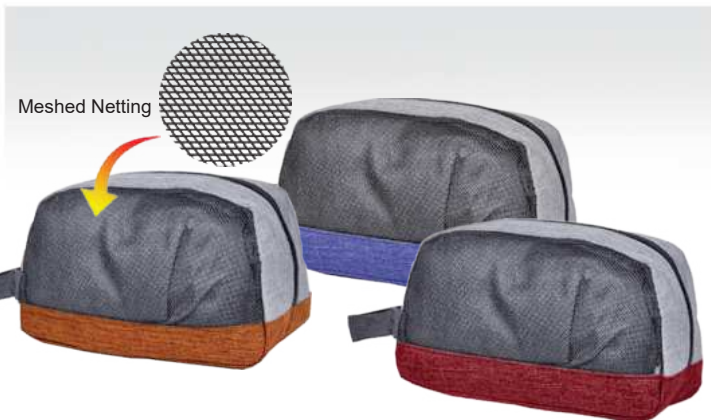

TOL 1562

Multi Purpose Bag @ Toiletries Bag

Material : Nylon 840-D
Size : 16.5cm(H) x 23cm(L) x 6.5cm(W)
Colour : Grey+Blue / Black+Grey / Maroon+Grey / Green+Black

Printing Methods : SILKSCREEN EMBROIDERY METAL PLATE FULL COLOR