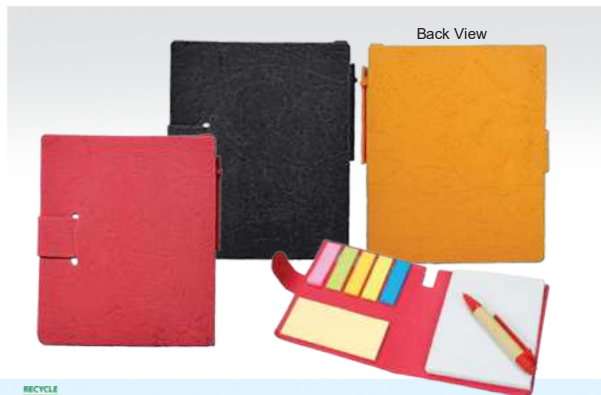

ENB 1105 Eco Notebook with Pen

Size : 10.5cm(H) x 9.5cm(L)
Colour : Red / Black / Orange

Printing Methods :