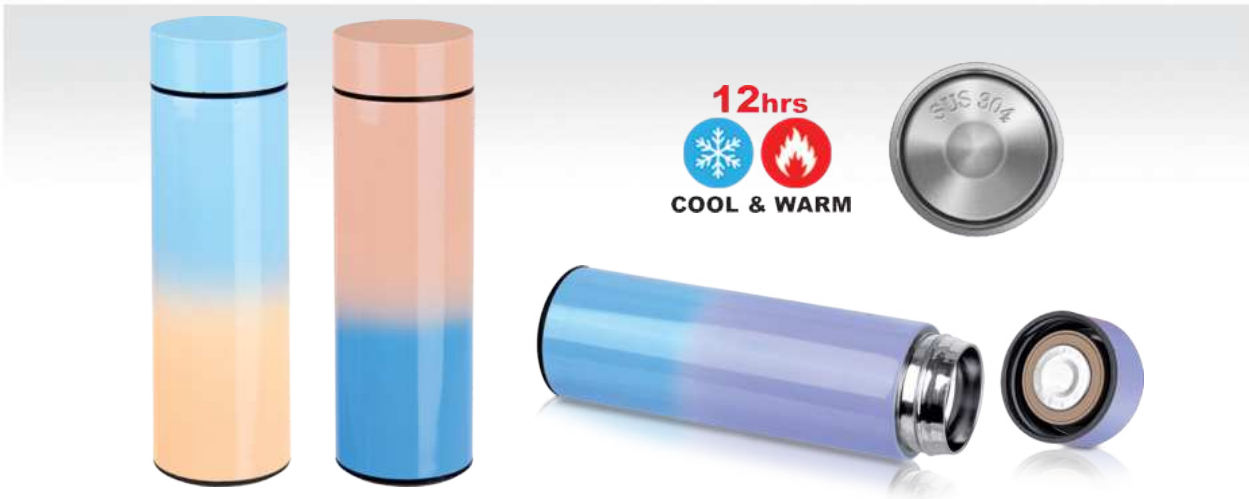

Vacuum Flask

ST 7236 Stainless Steel Vacuum Flask (Double Wall)

Packaging : Box

Material : Food Grade Stainless Steel 304
Capacity : 500ml
Colour : Purple / Blue / Pink

Printing Methods :