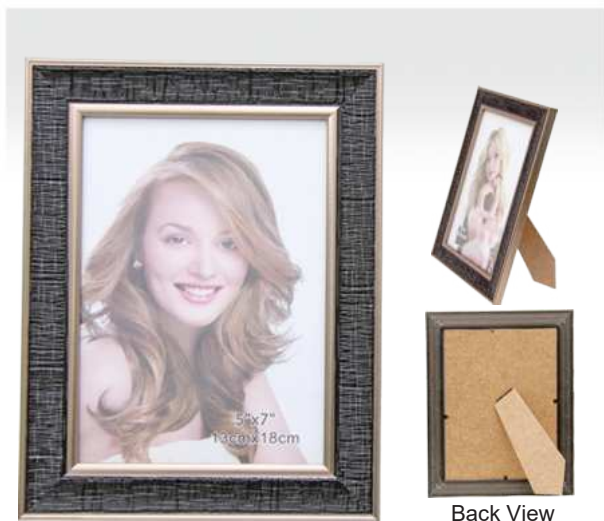

PF 110 Photo Frame *W.S.L*

Size : 5" x 7" (5R)

Printing Methods :