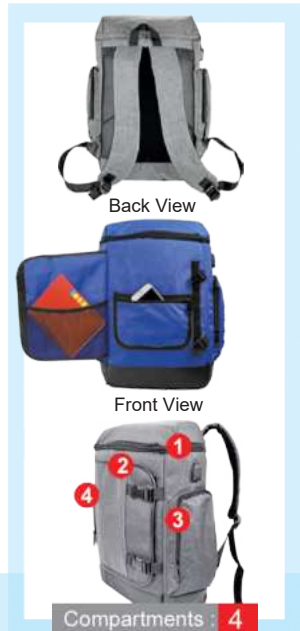

LT 3563 WST

Laptop Back Pack
(Fully Padded Bag)

Material : 2 Tone Imported Nylon
Size : 51cm(H) x 28cm(L) x 14cm(W)
Colour : Blue / Grey

Printing Methods : SILKSCREEN EMBROIDERY PLATE FULL COLOUR UV DYE

Compartments : 4