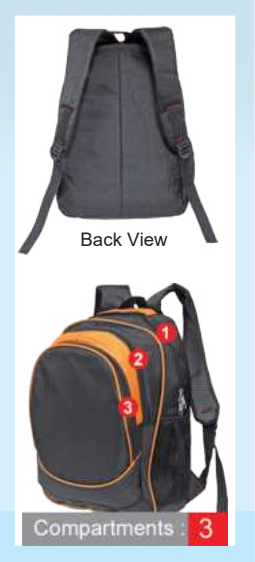

LT 1822 Laptop Back Pack (Fully Padded Bag)

Material : 2 Tone Imported Nylon
Size : 46cm(H) x 30cm(L) x 15cm(W)
Colour : Blue / D. Grey / L. Grey

Printing Methods :