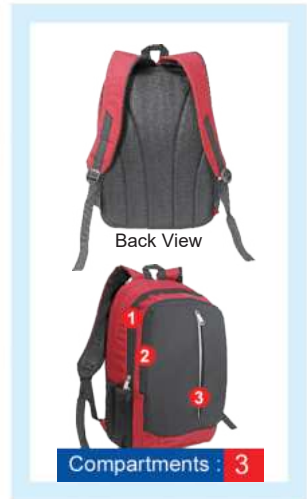

LT 1811 Laptop Back Pack (Fully Padded Bag)

Material : 2 Tone Imported Nylon + PU
Size : 45cm(H) x 31cm(L) x 15cm(W)
Colour : Grey / Blue / Maroon

Printing Methods :

Compartments : 3