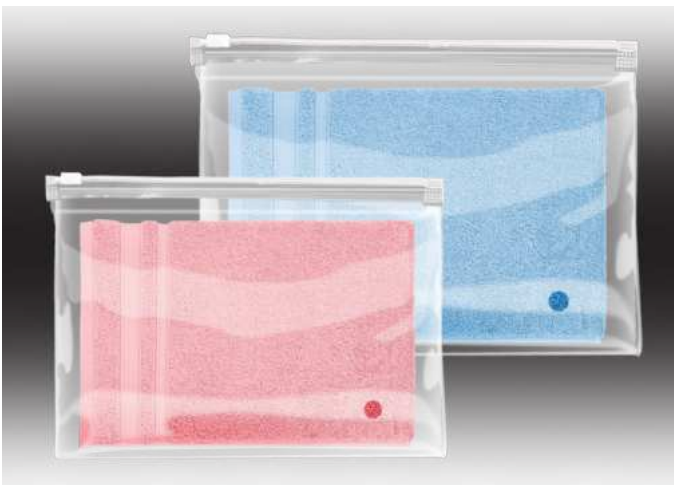

PVC 04 Face Towel Casing Size : 20cm(H) x 25cm(L)
PVC 05 Bath Towel Casing Size : 35cm(H) x 40cm(L)

Material : PVC
Colour : Matt
Printing Methods : SILKSCREEN