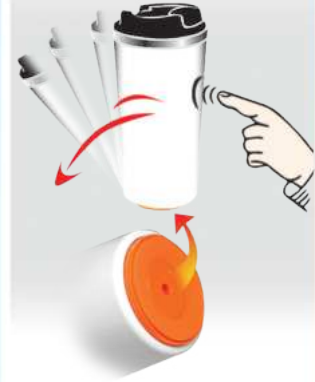

**Suction Base:
Anti Fall Over
Proven Safer**