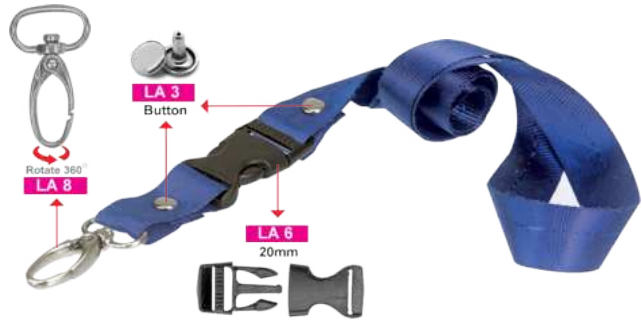

Lanyard

LYB 20 Nylon Lanyard 20mm

Color : A.Green / Black / N.Blue / R.Blue / Red / Yellow

Printing Methods :