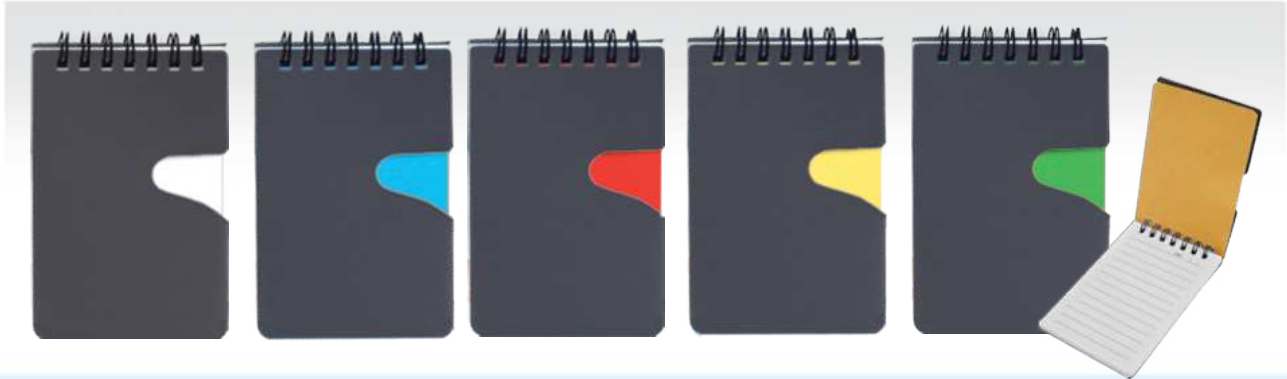

NB 105
Pocket Notebook (Pocket size)
Size : 11cm(H) x 8cm(L)
Colour : White / Blue / Red / Yellow / Green
Printing Methods : SILKSCREEN