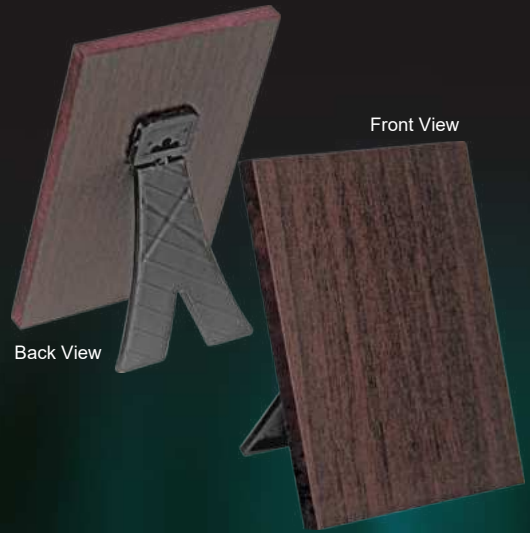

WP 40 Wooden Plaque

Front View

Back View

Suitable for Aluminium Heat Transfer & Gold Silver Sticker

Size :
(A) 6" x 8"
(B) 5" x 7"
(C) 4" x 6"

Colours : Wood
Printing Methods: