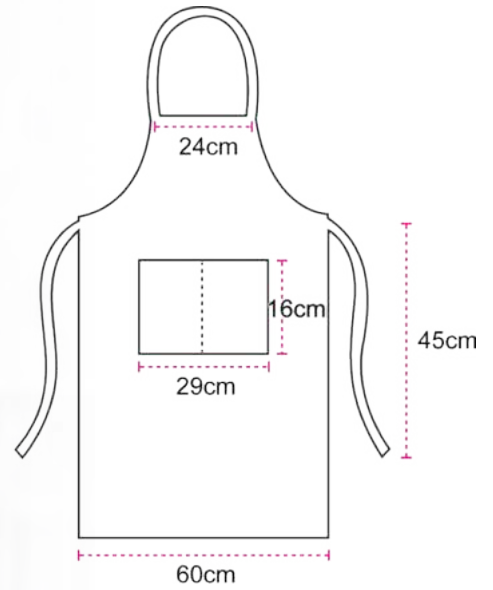

Apron

Note: Dimension may vary +/- 5% from the above mentioned chart.