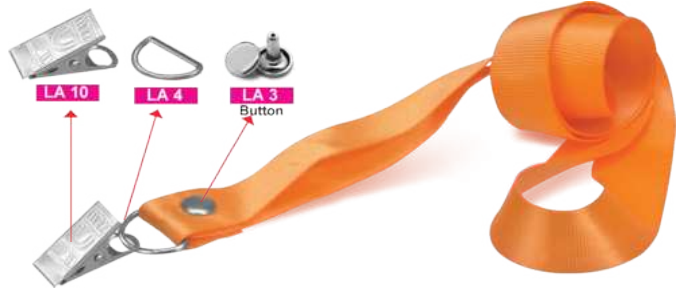

LY 20 WSL Nylon Lanyard 20mm

Color : Red / Orange / A.Green / R.Blue / N.Blue / Black

Printing Methods :