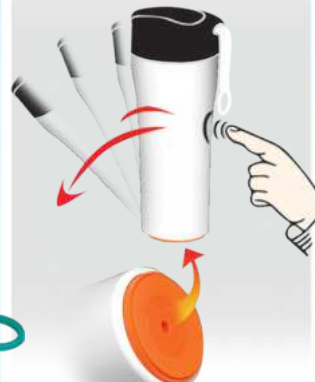

**Suction Base:
Anti Fall Over
Proven Safer**