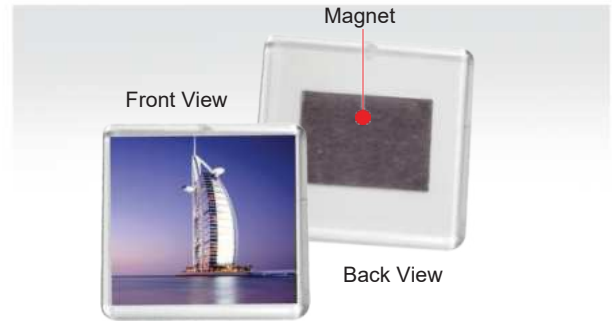

FM 66 Acrylic Fridge Magnet

Size : 6.5cm(H) x 6.5cm(L)

Printing Methods