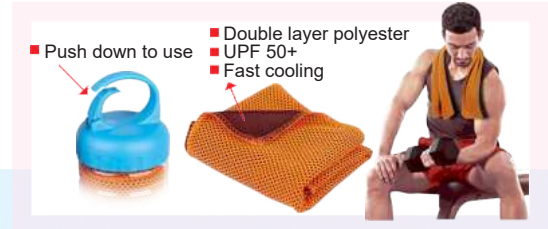

HOT 03 Bath Towel Weight : 280gm±

Material : 100% Cotton
 Size : 68cm(H) x 137cm(L)
 Colour : Pure White

Printing Methods:   

Suitable for Sport & Outdoors event

ST 9110 Ice Cooling Sport Towel

Material : Polyester Microfiber
 Size : 30cm(H) x 90cm(L)
 Color : Orange / Grey / L.Blue / Green / Purple
 Weight : 97gm±
 Printing Methods: SILKSCREEN EMBROIDERY FULL COLOR