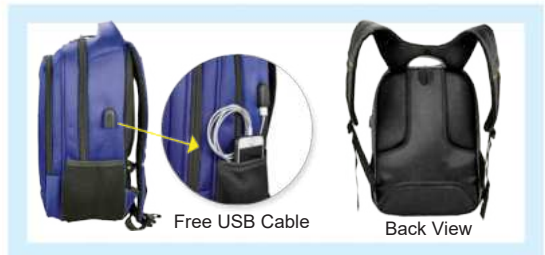

Free USB Cable

Back View