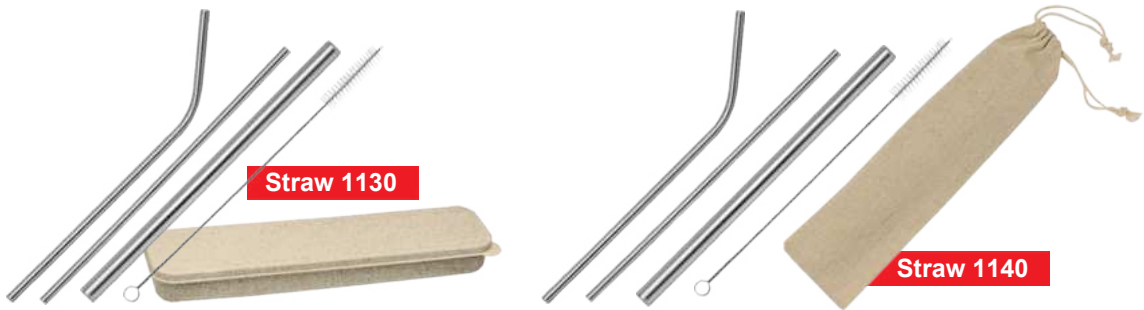

Straw 20

Printing Methods

Straw 40

OEM Straw Sets

* Mix & Match : Choose from any of our available products

STOCK CLEARANCE

* Genuine brand

ST 3160 Stainless steel Insulated Vacuum Flask (Double Wall)
 Packaging Size: 7.5cm(H) x 15cm(D)
 Material: 204 Stainless Steel 316
 Color: Black / Blue / Green / Pink
 Printing Methods: Laser, Silk Screen, Full Color