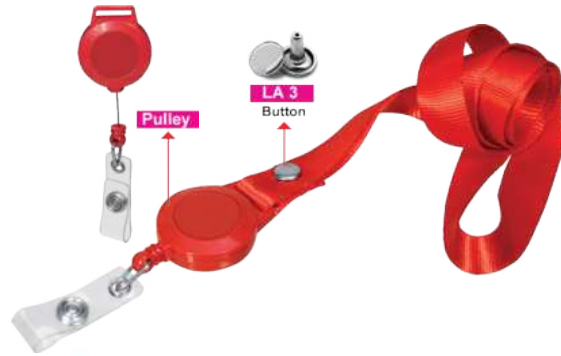

LYP 315 WSL Nylon Lanyard with Pulley 15mm

Color : Blue / Grey / Orange / Red

Printing Methods :